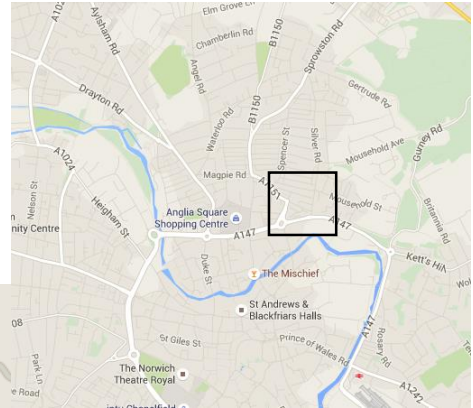

Silver Road Community Centre, 34 Silver Road, Norwich NR3 4TB.

On the corner of Silver Road and Silver St.

Car Parking is in the QD office Car Park. Drive through the arch way pictured below and park on the far side of the car park.

Front of the venue.