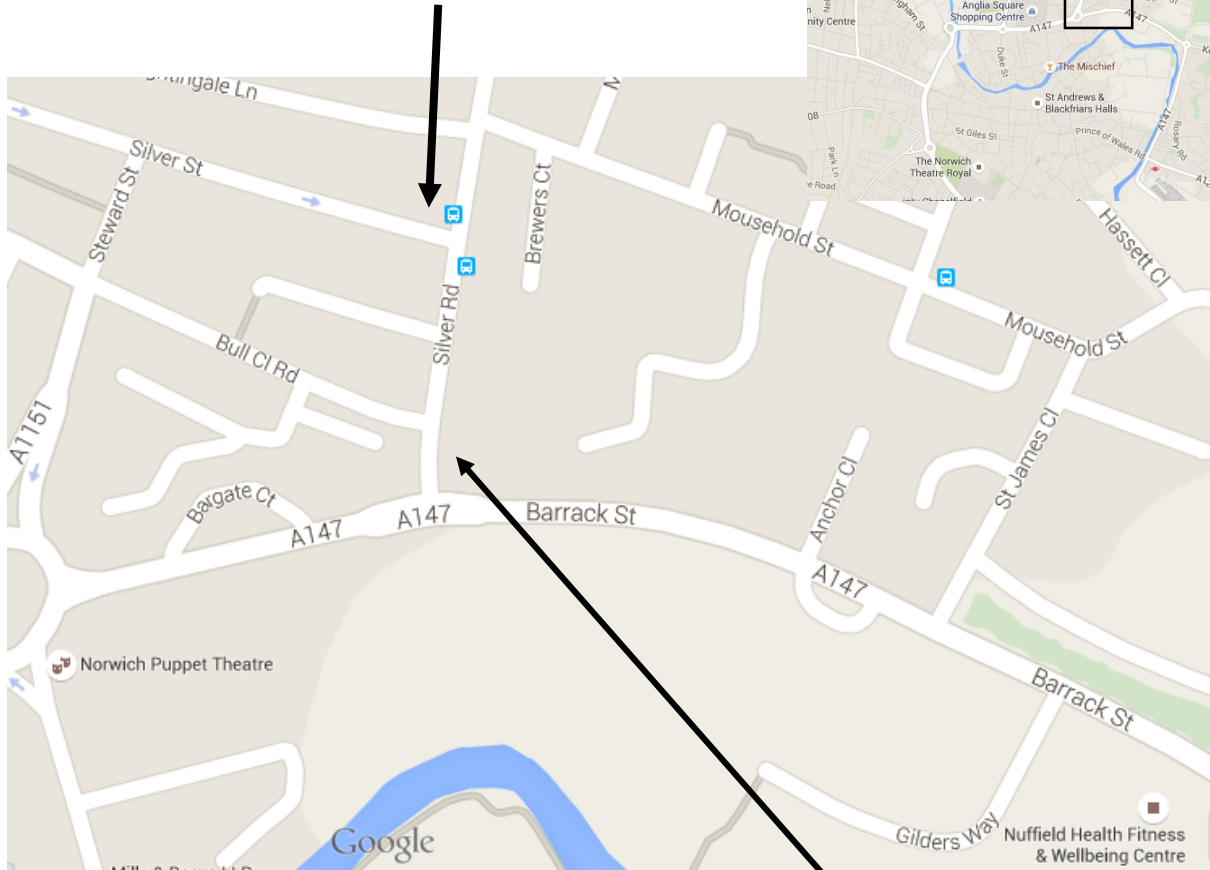

Silver Road Community Centre, 34 Silver Road, Norwich NR3 4TB.

On the corner of Silver Road and Silver St.

Car Parking is in the QD office Car Park. Drive through the arch way pictured below and park on the far side of the car park.

Front of the venue.